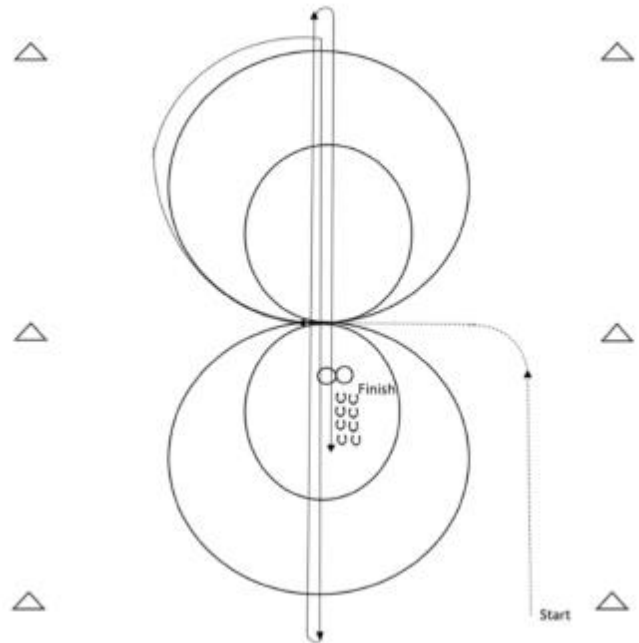

INPHC Ranch Riding & Ranch Reining

8-12-2021

Ranch Riding Pattern #15

1. Extended trot
2. Stop, rollback right
3. Lope right lead
4. Extended lope (right lead)
5. Trot
6. Walk
7. Walk over logs
8. Walk
9. Trot
10. Stop, 360 left
11. Lope left lead
12. Stop and back

Ranch Horse Reining Pattern #2

Trot to center of Arena, Stop. Start pattern facing towards Judges.

1. Beginning on the right lead complete two circles to the right. The first circle small and slow, the next circle large and fast. Change leads at the center of the arena.
2. Complete two circles to the left, the first circle small and slow, the next circle large and fast. Change leads at the center of the arena.
3. Begin large circle to the right but do not close the circle. Run down center of arena past the end marker and do a right roll back, no hesitation.
4. Run up the middle to the other end of the arena past the end marker and do a left roll back, no hesitation.
5. Run past the center marker, stop, back 10 feet.
6. 1 spin to the right, 1 spin to the left. Hesitate to complete pattern