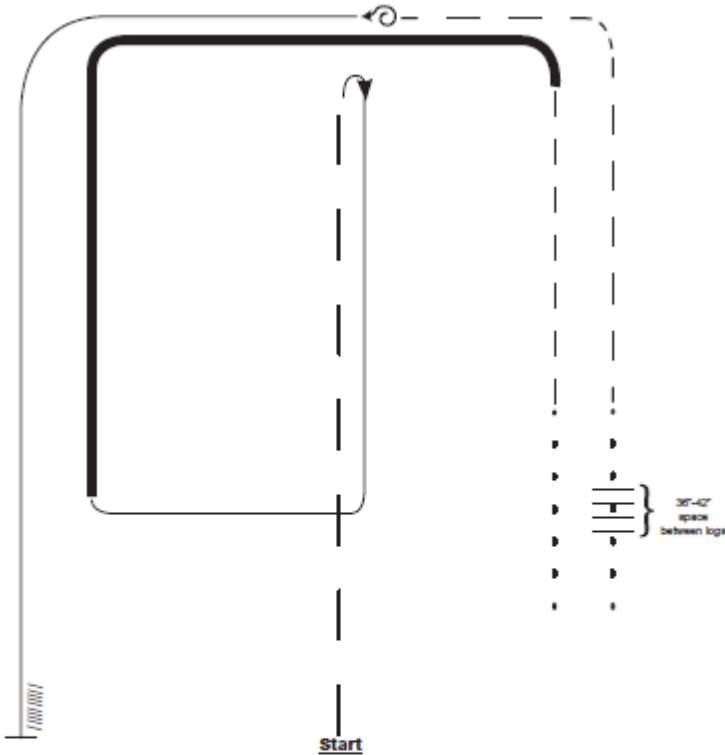

INPHC Ranch Riding & Ranch Reining

8-12-2021

Ranch Riding Pattern #15

1. Extended trot
2. Stop, rollback right
3. Lope right lead
4. Extended lope (right lead)
5. Trot
6. Walk
7. Walk over logs
8. Walk
9. Trot
10. Stop, 360 left
11. Lope left lead
12. Stop and back

Ranch Horse Reining Pattern #2

Trot to center of Arena, Stop. Start pattern facing towards Judges.

1. Beginning on the right lead complete two circles to the right. The first circle small and slow, the next circle large and fast. Change leads at the center of the arena.
2. Complete two circles to the left, the first circle small and slow, the next circle large and fast. Change leads at the center of the arena.
3. Begin large circle to the right but do not close the circle. Run down center of arena past the end marker and do a right roll back, no hesitation.
4. Run up the middle to the other end of the arena past the end marker and do a left roll back, no hesitation.
5. Run past the center marker, stop, back 10 feet.
6. 1 spin to the right, 1 spin to the left. Hesitate to complete pattern